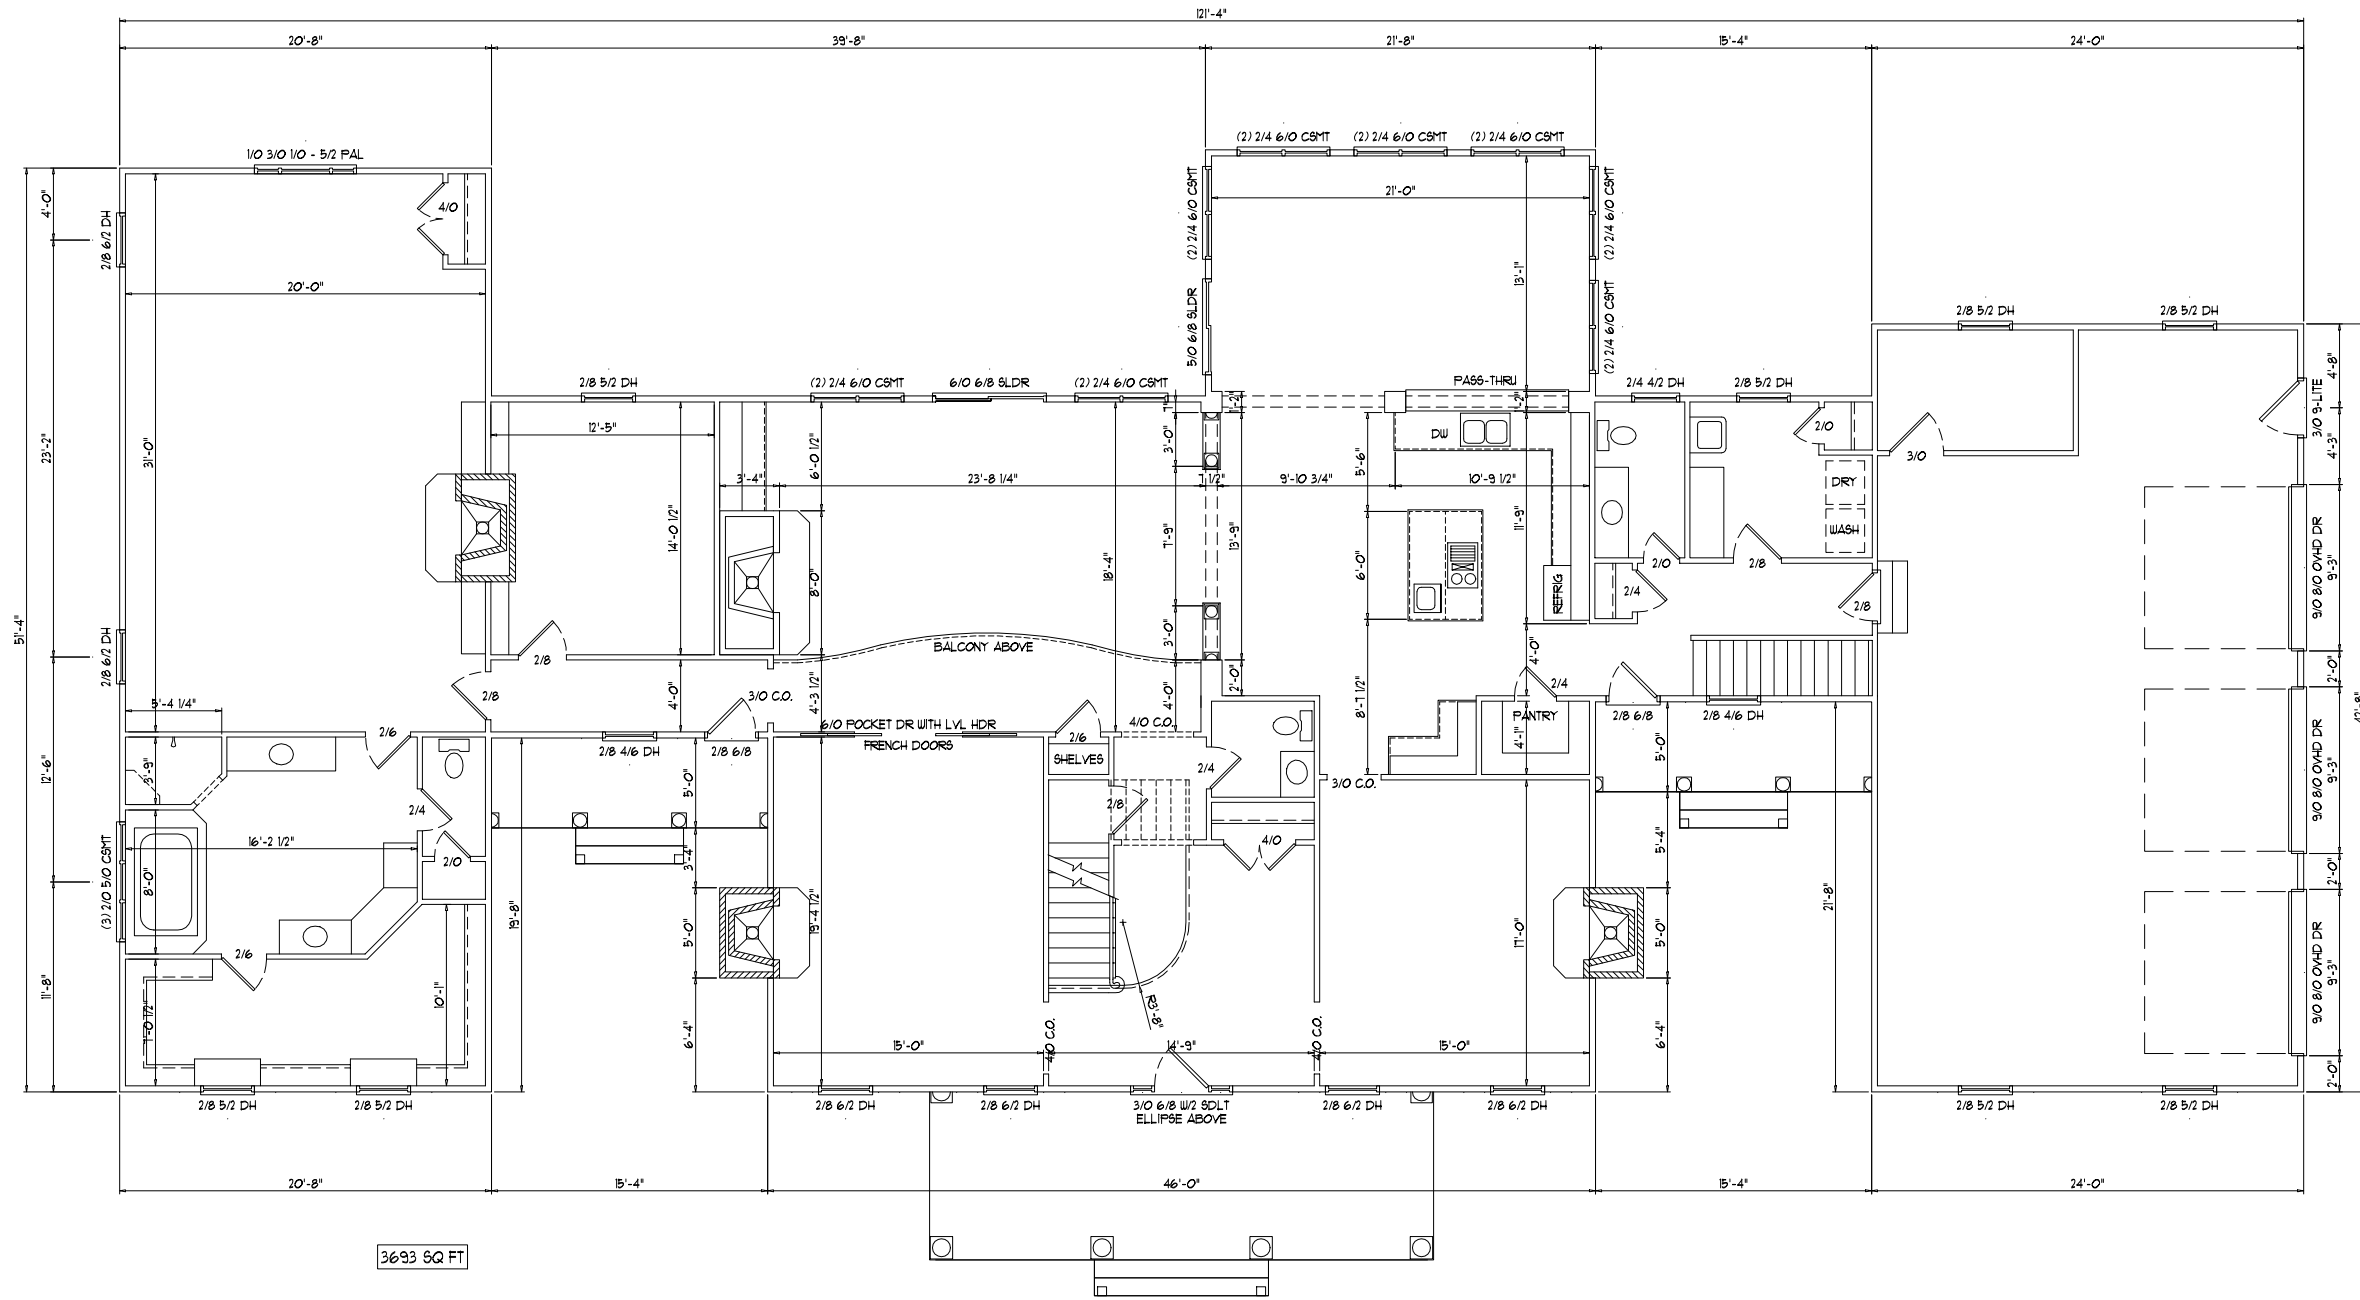

FRONT ELEVATION

FRONT ELEVATION

**RIGHT SIDE ELEVATION**

MIKE CALVIN - PLANSHOP LLC  
 11505 ROSELYN ROAD  
 FREDERICKSBURG, VA 22401  
 PHONE: (540) 186-4221 FAX: (540) 185-1113

FILE RICHHILL.DWG  
 SCALE 1/8 INCH = 12 INCH  
 DATE 11/08/06  
 PAGE 6 OF 9

MODEL RICHMOND HILL  
 TITLE RIGHT SIDE ELEVATION

**PLANSHOP.BIZ**  
 HOMES DESIGNED FOR OPTIMUM VALUE

LEFT SIDE ELEVATION

3693 SQ FT

## LOWER LEVEL FLOOR PLAN

2234 SQ FT

UPPER LEVEL FLOOR PLAN