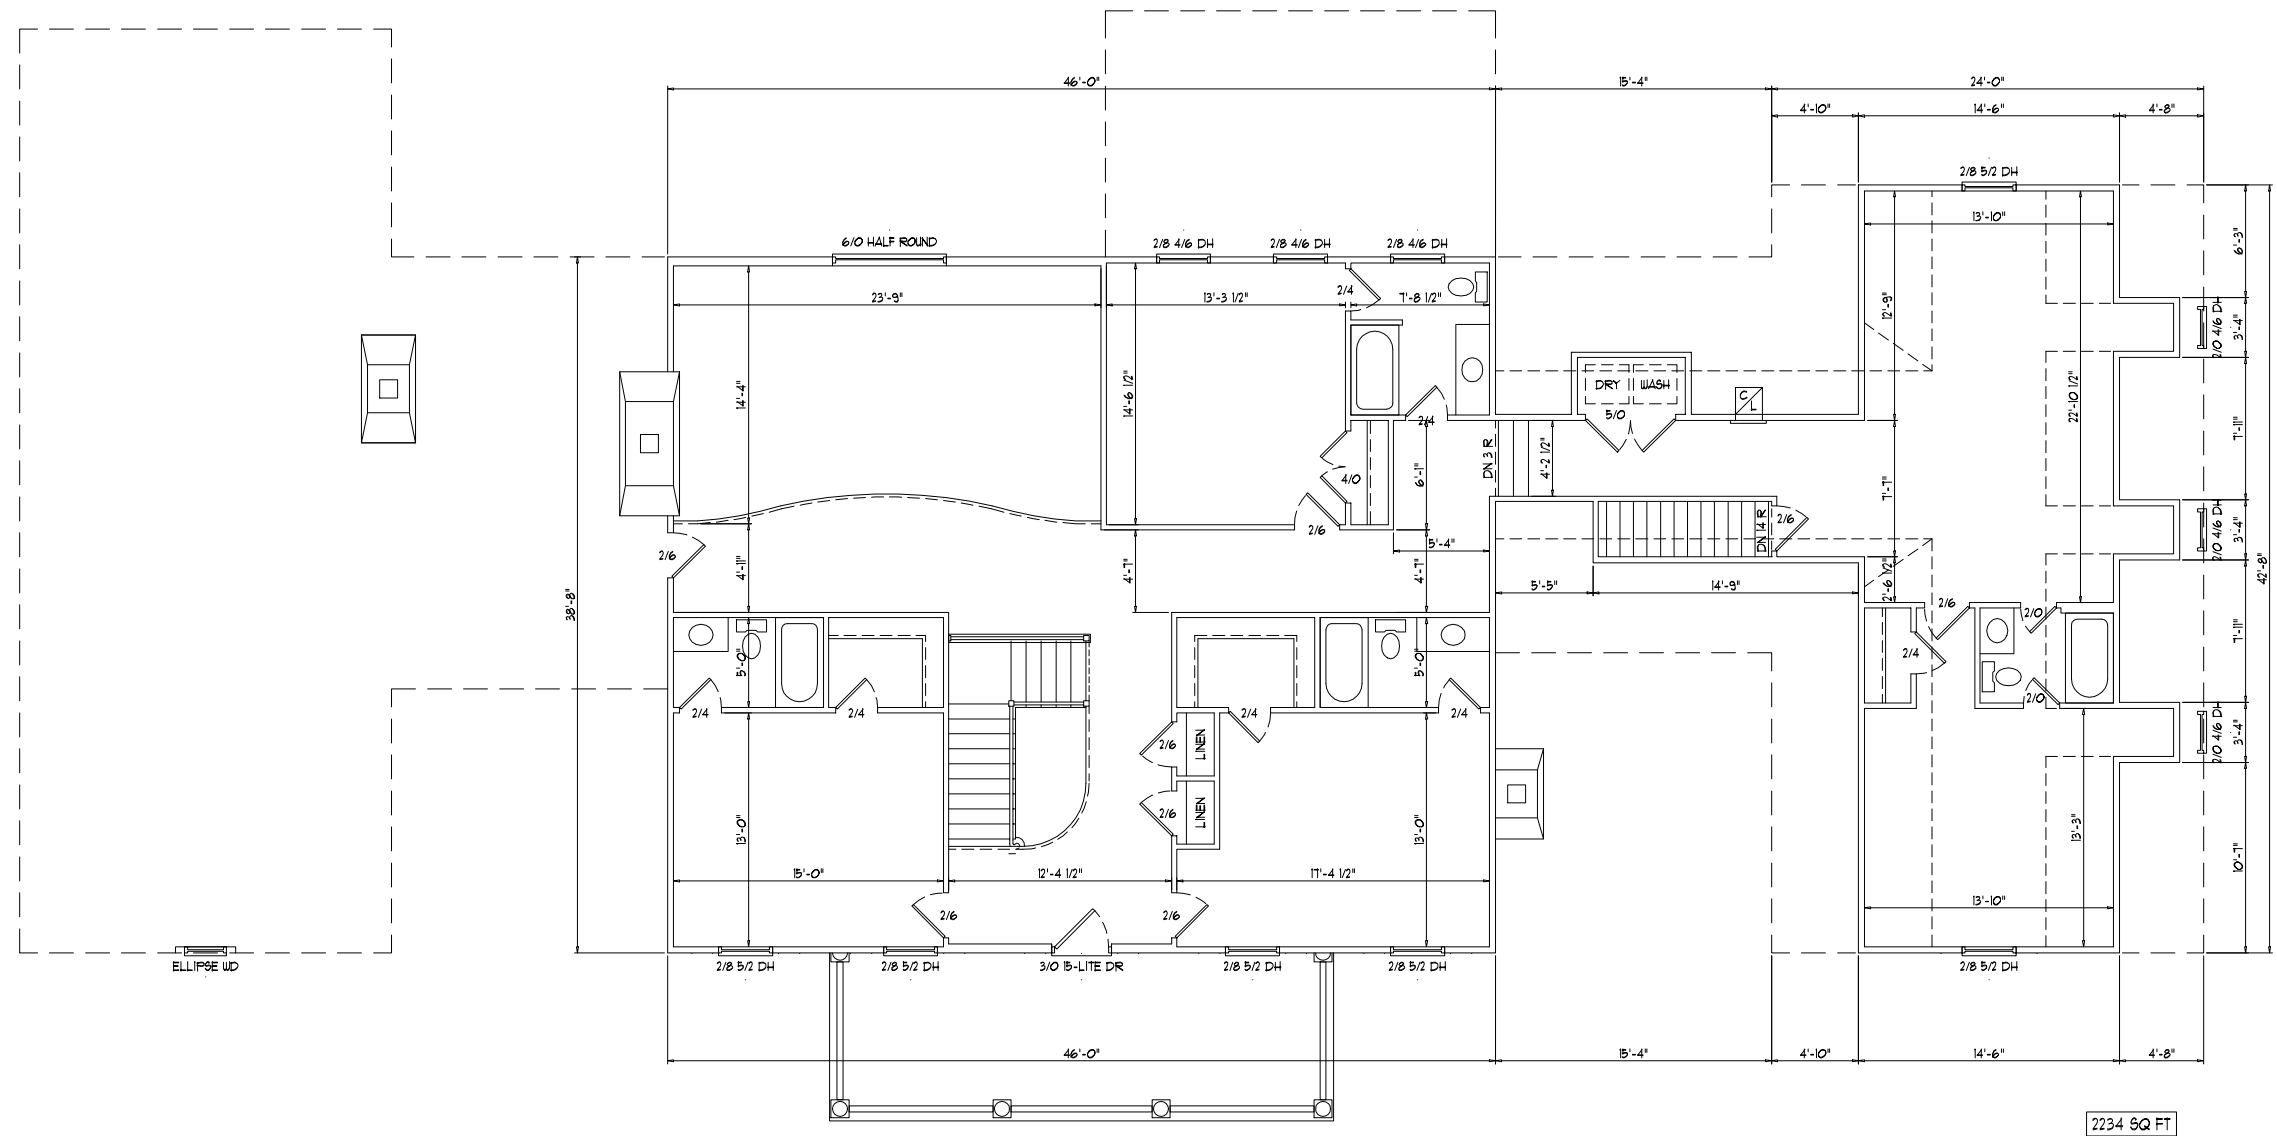

MODEL RICHMOND HILL  
 TITLE RIGHT SIDE ELEVATION

**PLANSHOP.BIZ**  
 HOMES DESIGNED FOR OPTIMUM VALUE

LEFT SIDE ELEVATION

3693 SQ FT

## LOWER LEVEL FLOOR PLAN

2234 SQ FT

UPPER LEVEL FLOOR PLAN