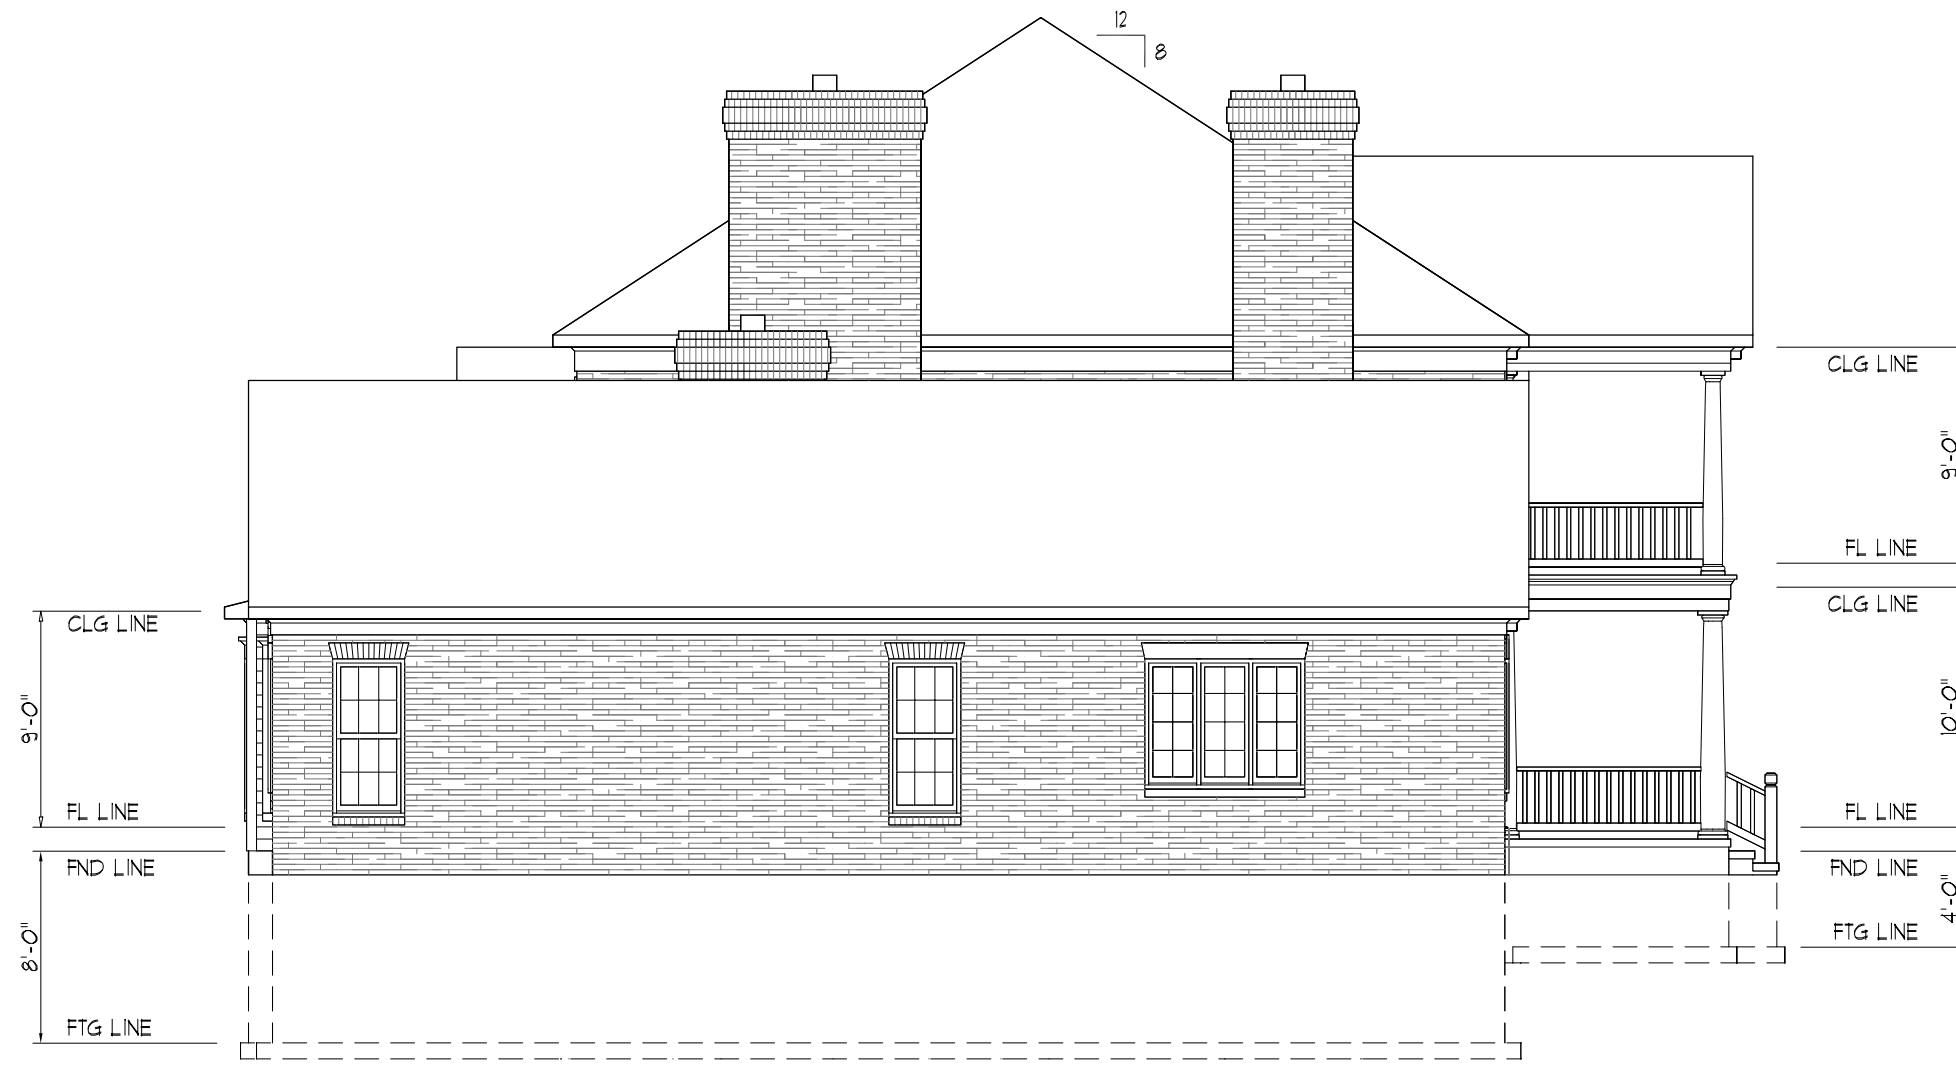

FRONT ELEVATION

FRONT ELEVATION

**RIGHT SIDE ELEVATION**

MIKE CALVIN - PLANSHOP LLC  
 11505 ROSELYN ROAD  
 FREDERICKSBURG, VA 22401  
 PHONE: (540) 186-4221 FAX: (540) 185-1113

FILE RICHHILL.DWG  
 SCALE 1/8 INCH = 12 INCH  
 DATE 11/08/06  
 PAGE 6 OF 9

MODEL RICHMOND HILL  
 TITLE RIGHT SIDE ELEVATION

**PLANSHOP.BIZ**  
 HOMES DESIGNED FOR OPTIMUM VALUE

LEFT SIDE ELEVATION

3693 SQ FT

## LOWER LEVEL FLOOR PLAN

2234 SQ FT

UPPER LEVEL FLOOR PLAN